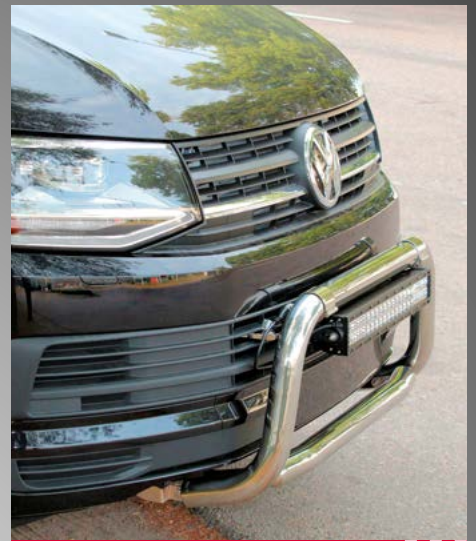

840610 Front Euro Bar