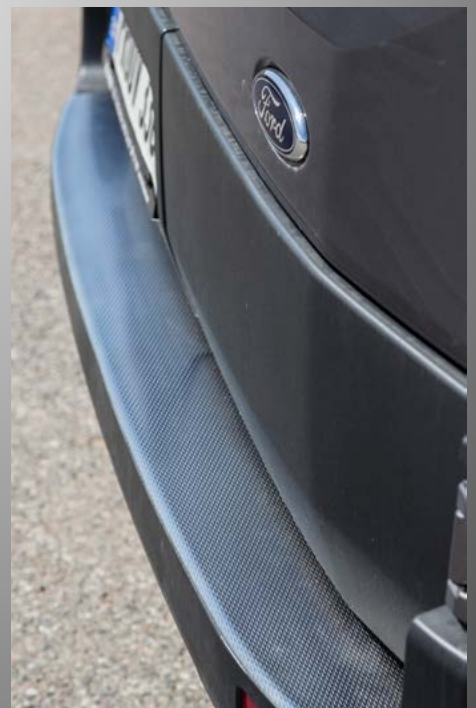

The LED lights provide a little extra class to the City Nudge Bar and the Side Bars.

The Lindberg range of accessories are produced in Europe to the highest standards. All Stainless Steel parts are polished to a superb finish and will last with your vehicle.

+44(0)1722 344 440
www.lindberg-global.com

818541 City Nudge Bar with LED

807220 Front Euro Bar

Ford Transit Side Bars

888495 High Roof Light Bar

888601 Side/Rear Step

888497 Rear Roof Light Rail

888422 Single Tow Bar Step

888419 Double Tow Bar Step

807270 Bumper Protection